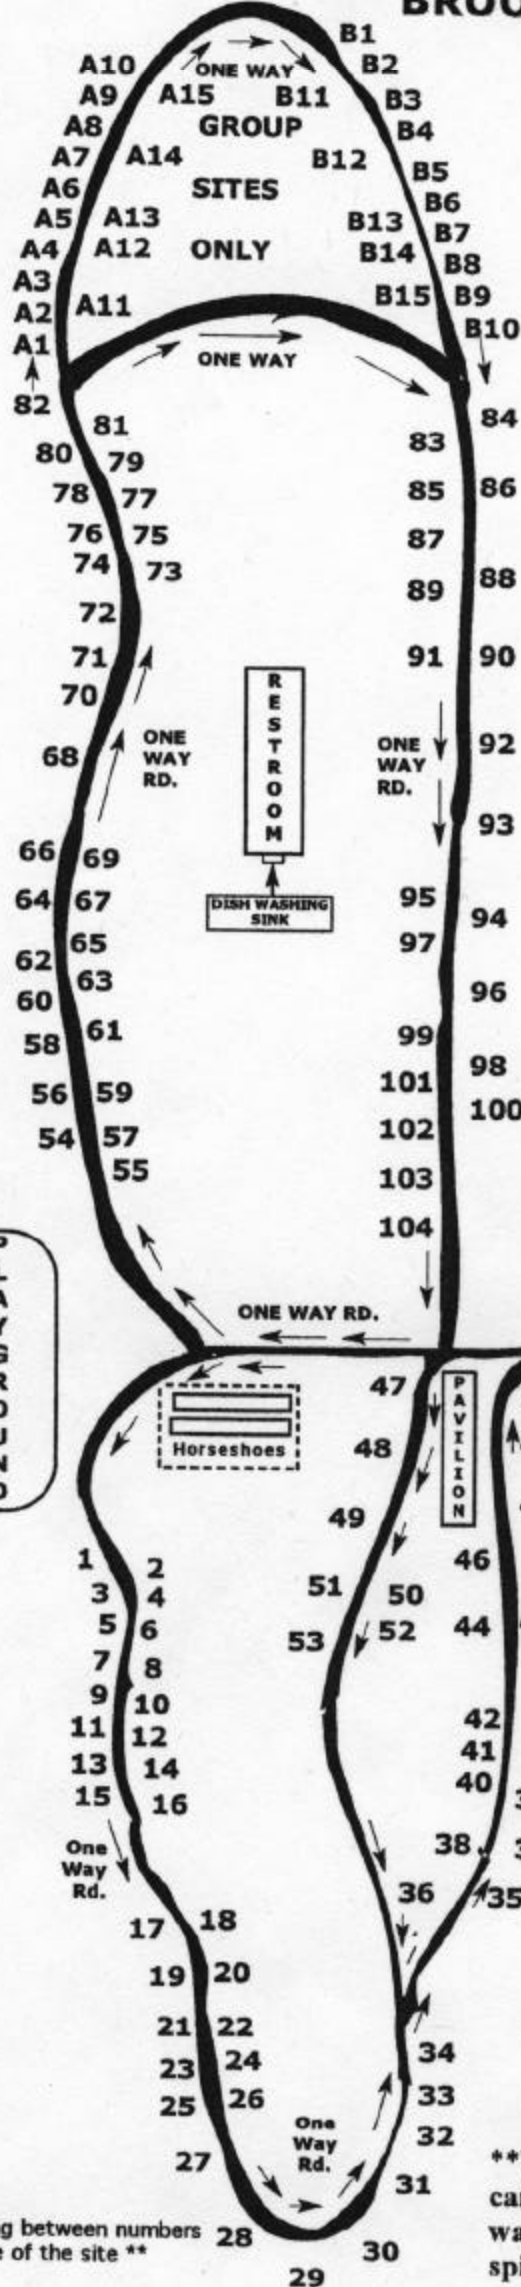

SUFFOLK COUNTY PARKS

SOUTHAVEN COUNTY PARK BROOKHAVEN, NEW YORK CAMPGROUNDS

OFFICE # 631-854-1418
EMERGENCY # 631-854-1422
OR
911

GROUP SECTION A
GROUP SECTION B

L
A
K
E

P
L
A
Y
G
R
O
U
N
D

CABIN CHECK IN STATION
YOU ARE HERE
PHONE
Bicycle Hostel

Park Speed Limit is 10 MPH At All Times, YOU MUST STOP FOR ALL STOP SIGNS. Dump Station

** Map is not to scale the spacing between numbers does not represent the size of the site **

NAD 2005

Water is available on every site. RV's can stay hooked up. Please **DO NOT wash clothes, dishes, person or pets under spigots. Dumping of gray water on ground prohibited.